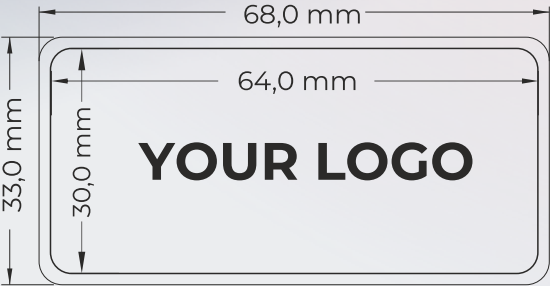

ELASTIC HANDLE

DIMENSION | Print area