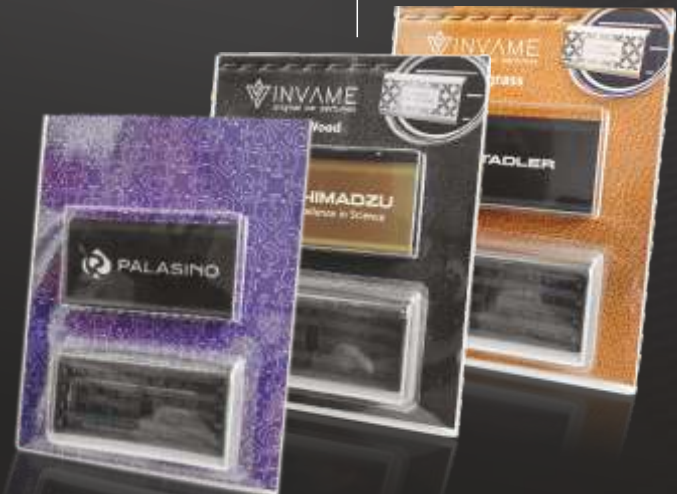

When you turn on the airflow, it will release the perfume smell. The air enters the center of the fragrance, distributing beautiful and modern fragrances.

PREMIUM ALUMINIUM

ORIGINAL CAR PERFUMES

Invame is a brand creating sophisticated car fragrances closed in a designer form. Carefully selected fragrance notes from the leading Italian producers allowed us to create an extraordinary collection that will satisfy the tastes of the most demanding customers.

BLISTER

Classic Solid, Classic Motion

Box

BLISTER

Premium Aluminium

BLISTER

BLISTER
Individual shape

PRESENTATION BOX