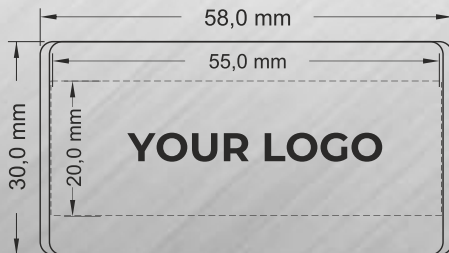

Types of scents (p.31)

ALUMINIUM COVER

Marking options:

Laser
engraver

Digital
printing

PREMIUM ALUMINIUM

ELASTIC HANDLE

 **DIMENSION**
Print/engraver area