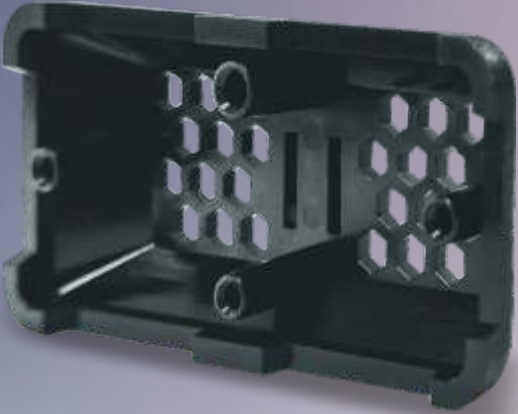

THE LID CAN BE MADE IN
AN INDIVIDUAL **3D** SHAPE

PLASTIC COVER

Marking options

Domed
sticker

UP TO
45
DAYS

POLYMER FRAGRANCE ELEMENT

Types of scents (p.31)

CLASSIC SOLID